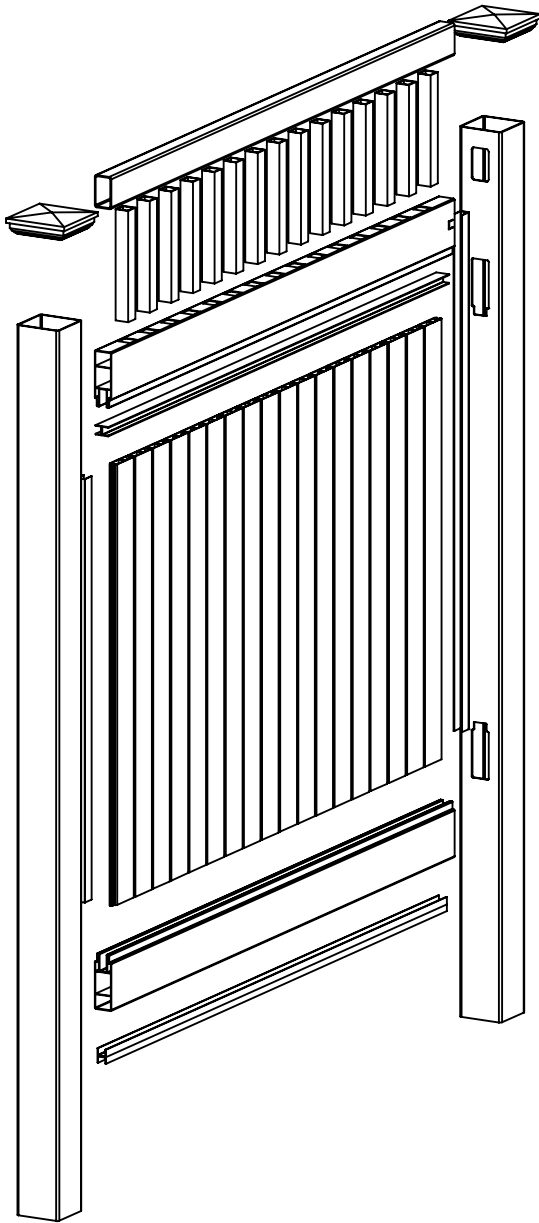

BLACKline™ hhp 6' Picket Top Privacy
HIGH HEAT PERFORMANCE

SECTION A-A
SCALE 1 : 20

Note: Post Centers must be on 73.5" Centers

Materials List (Section)

- (1) 5" x 5" x 96" Routed Post
- (1) 2" x 6" x 71.5" Deco Bottom Rail
- (1) 2" x 6" x 71.5" Deco Mid- Rail
- (1) 2" x 3.5" x 71.5" Top Rail
- (6) .875" x 11.3" x 47.5" T&G Panel
- (15) 1.5" x 1.5" x 12" Pickets
- (2) U-Channel to Fit
- (2) Aluminum Rail Stiffeners
- (1) Post Cap