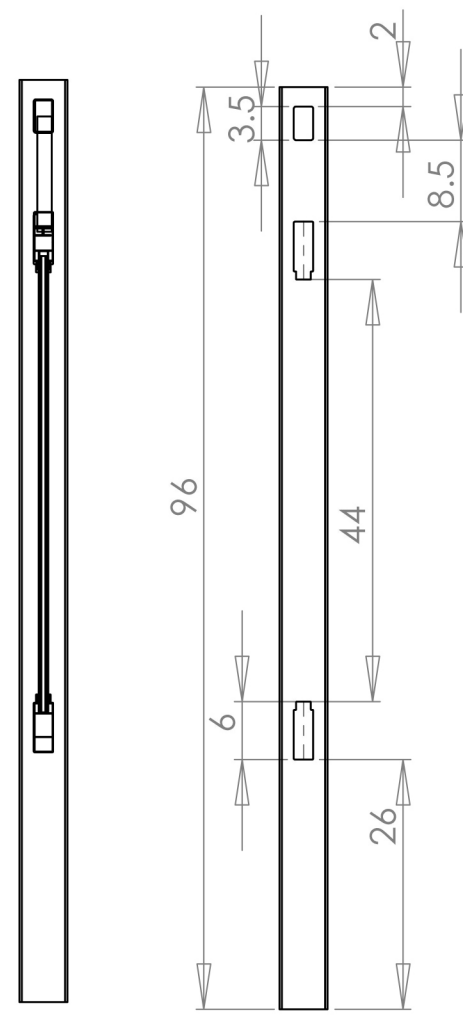

BLACKline™ hhp 6' Picket Top Privacy
HIGH HEAT PERFORMANCE

SECTION A-A
SCALE 1 : 20

Note: Post Centers must be on 73.5" Centers

Materials List (Section)

- (1) 5" x 5" x 96" Routed Post
- (1) 2" x 6" x 71.5" Deco Bottom Rail
- (1) 2" x 6" x 71.5" Deco Mid- Rail
- (1) 2" x 3.5" x 71.5" Top Rail
- (6) .875" x 11.3" x 47.5" T&G Panel
- (15) 1.5" x 1.5" x 12" Pickets
- (2) U-Channel to Fit
- (2) Aluminum Rail Stiffeners
- (1) Post Cap