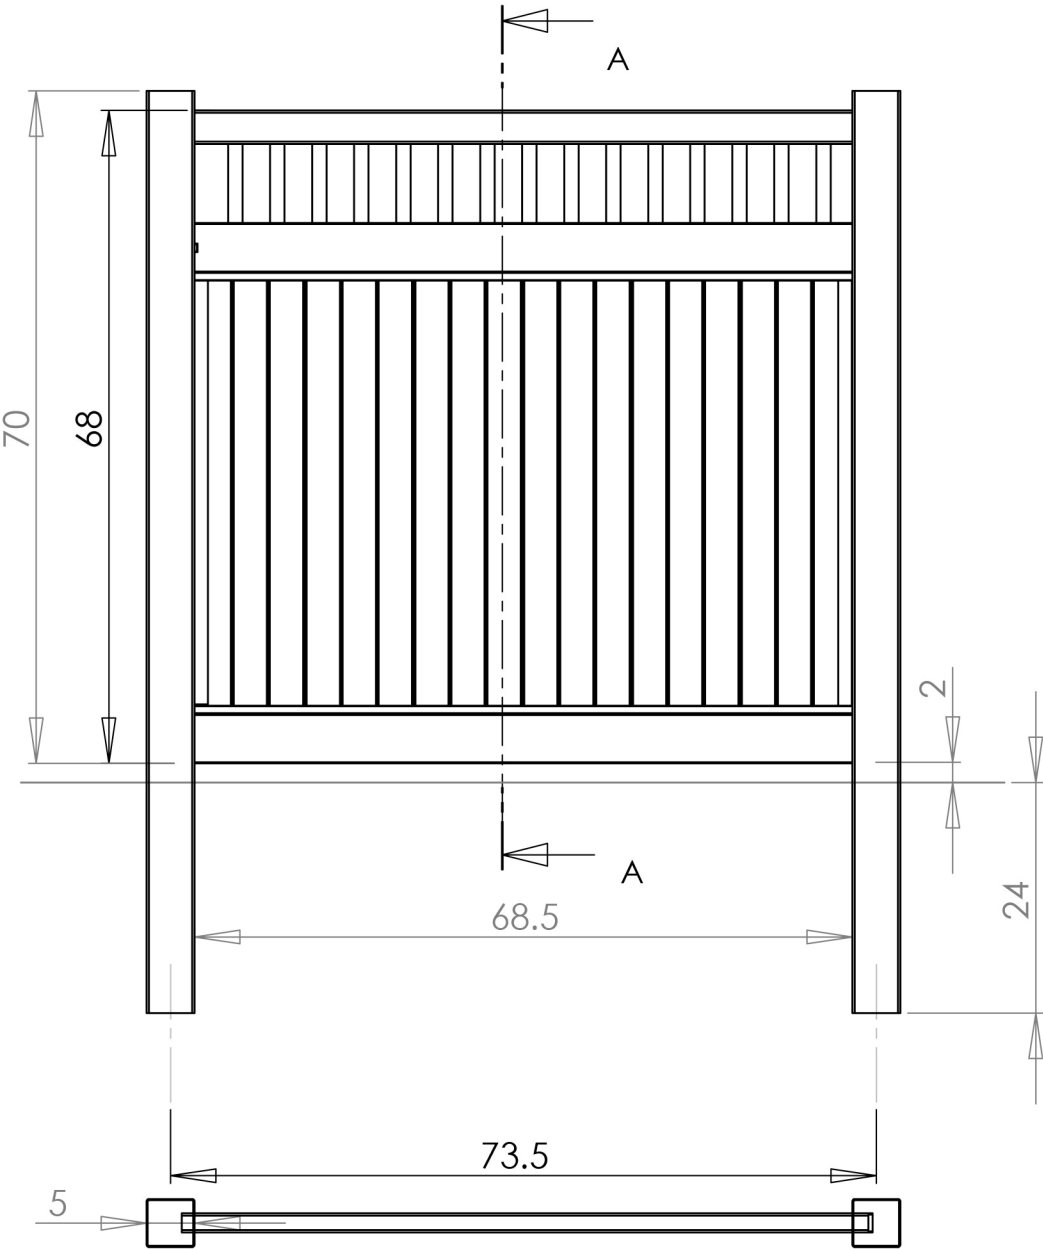

BLACKline™ hhp 6' Picket Top Privacy
HIGH HEAT PERFORMANCE

SECTION A-A
SCALE 1 : 20

Note: Post Centers must be on 73.5" Centers

Materials List (Section)

- (1) 5" x 5" x 96" Routed Post
- (1) 2" x 6" x 71.5" Deco Bottom Rail
- (1) 2" x 6" x 71.5" Deco Mid- Rail
- (1) 2" x 3.5" x 71.5" Top Rail
- (6) .875" x 11.3" x 47.5" T&G Panel
- (15) 1.5" x 1.5" x 12" Pickets
- (2) U-Channel to Fit
- (2) Aluminum Rail Stiffeners
- (1) Post Cap