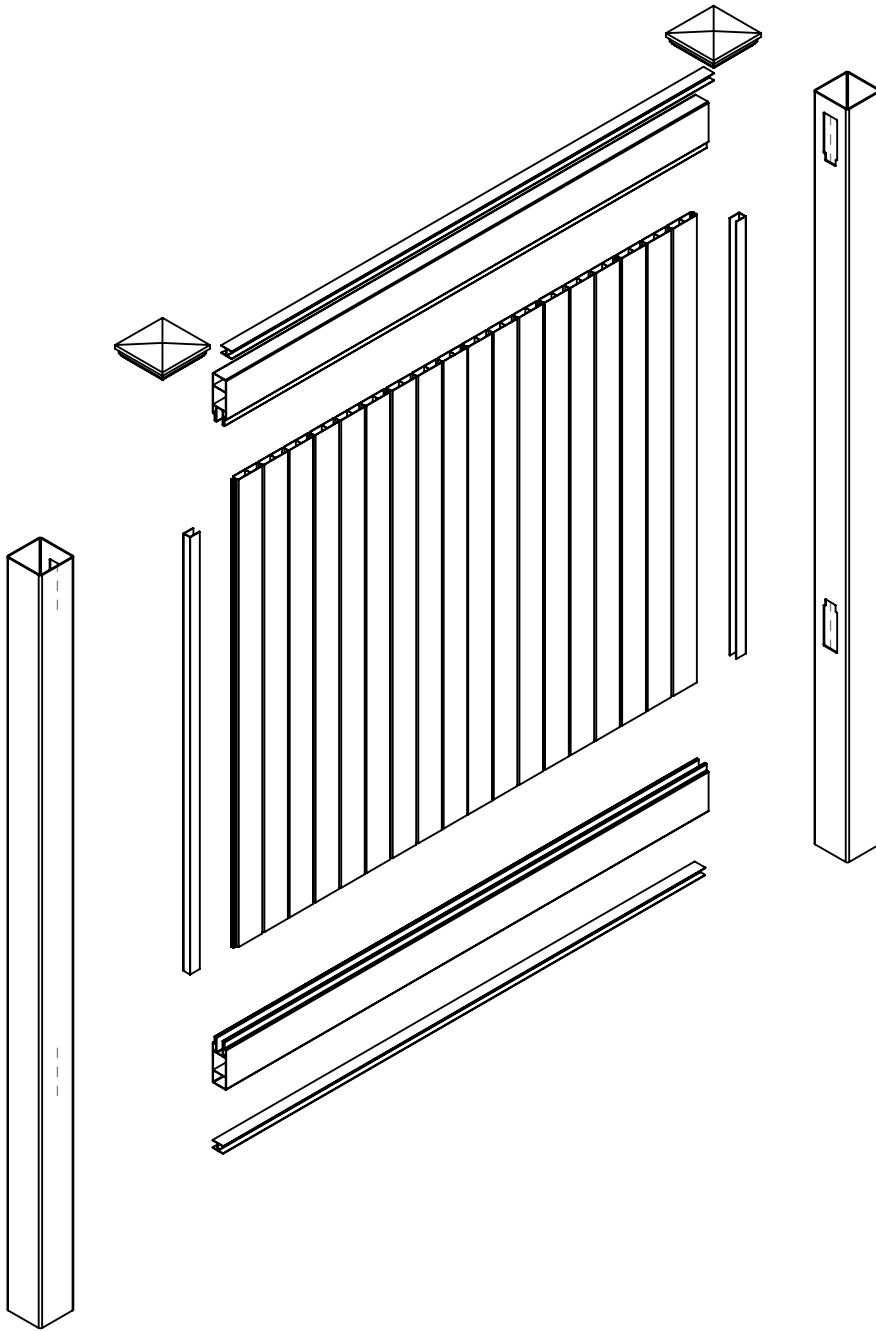

6' Solid Privacy Fence

NOTE: Posts must be set at 73.5" centers

DETAIL A

Materials List (Section)

- (1) 5"x 5"x 96" Routed Post
- (1) 2"x 6"x 71.5" Deco Top Rail
- (1) 2"x 6"x 71.5" Deco Bottom Rail
- (6) .875" x 11.3" x 59.6" T&G Panel
- (2) U-Channel to Fit
- (2) Aluminum Rail Stiffeners
- (1) Post Cap