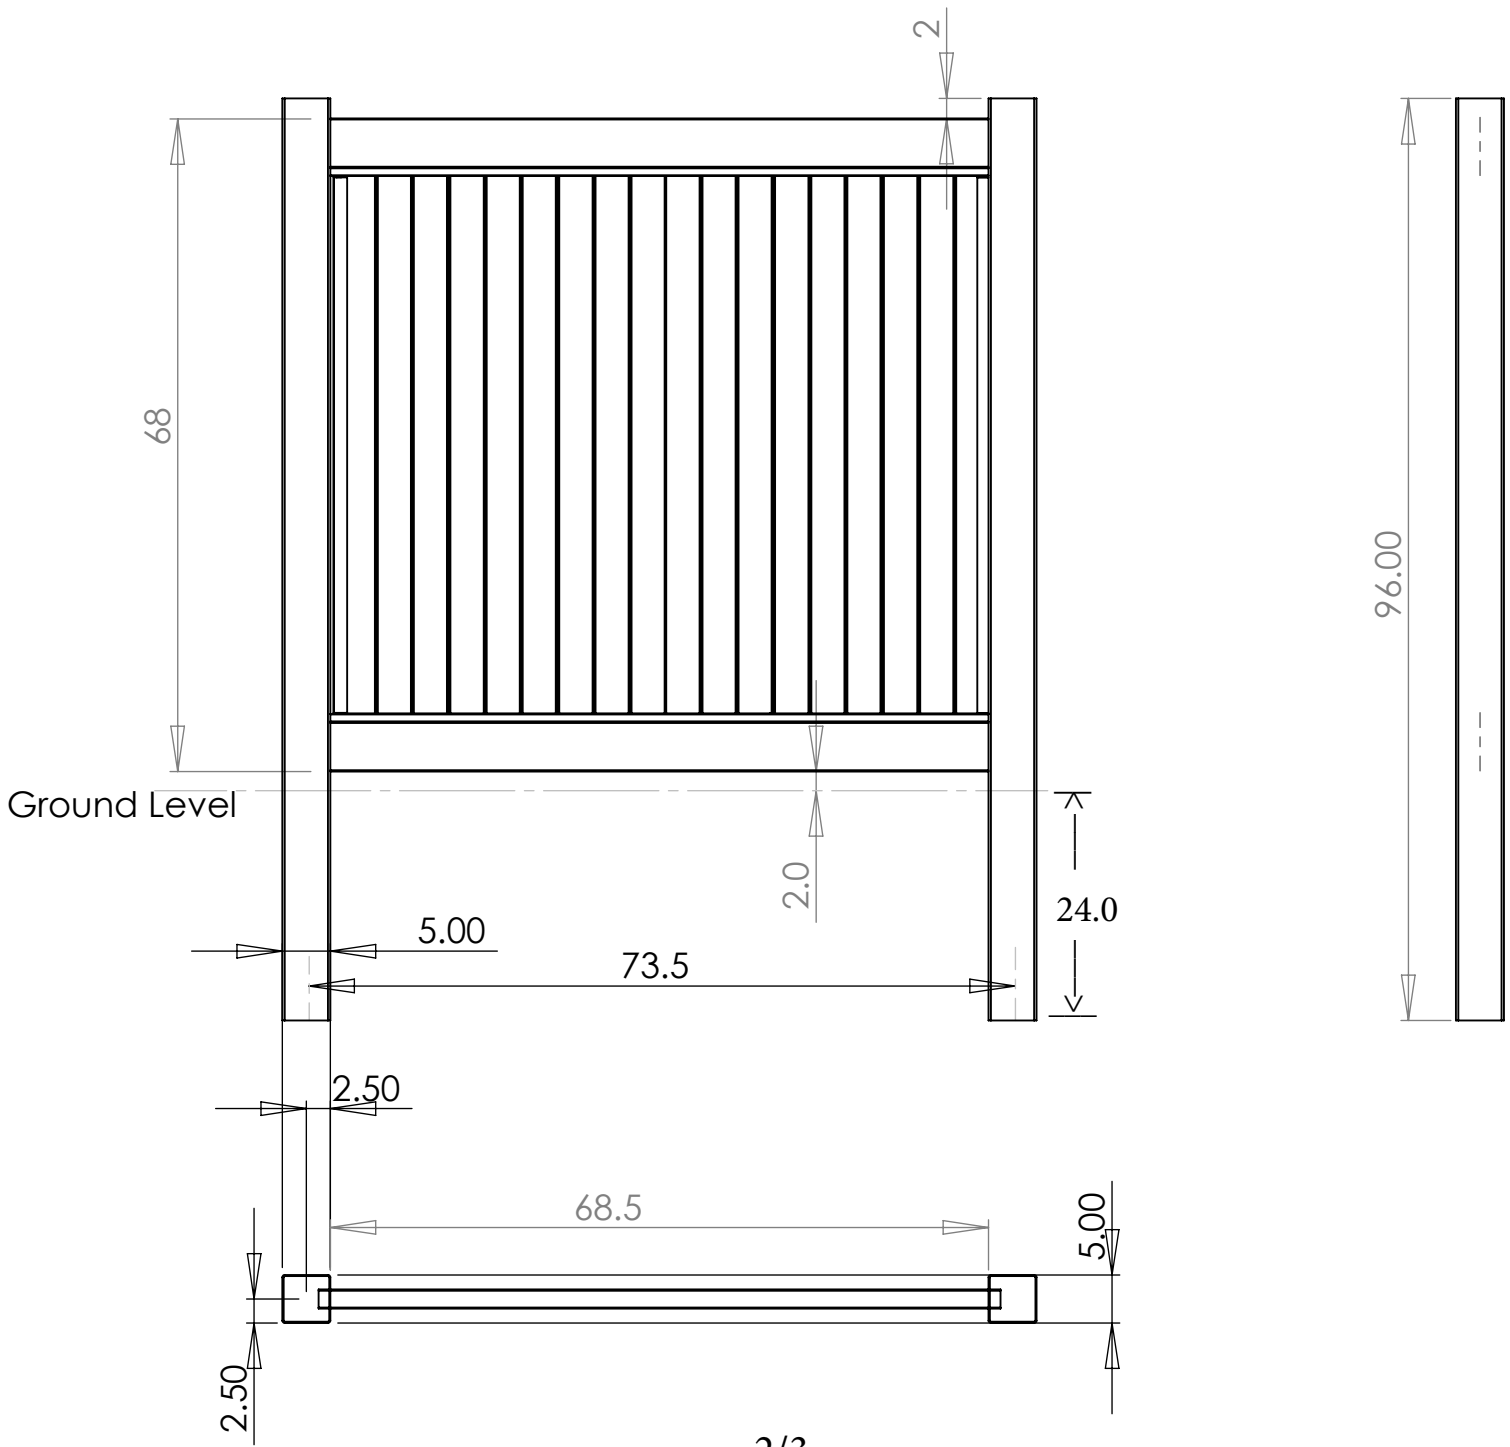

6' Solid Privacy Fence

NOTE: Posts must be set at 73.5" centers

DETAIL A

Materials List (Section)

- (1) 5"x 5"x 96" Routed Post
- (1) 2"x 6"x 71.5" Deco Top Rail
- (1) 2"x 6"x 71.5" Deco Bottom Rail
- (6) .875" x 11.3" x 59.6" T&G Panel
- (2) U-Channel to Fit
- (2) Aluminum Rail Stiffeners
- (1) Post Cap