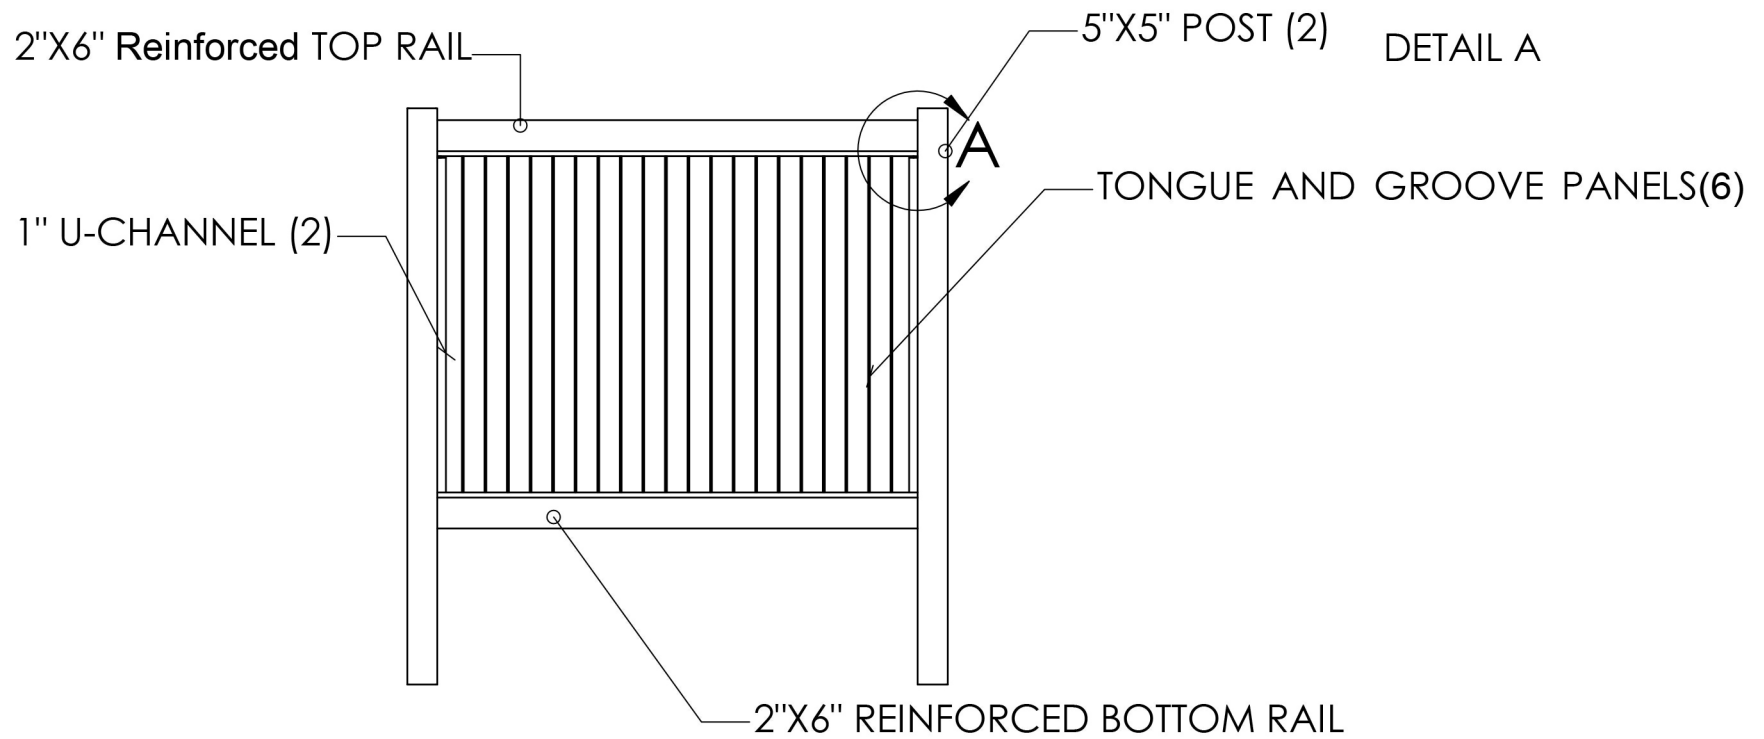

6' Solid Privacy Fence

NOTE: Posts must be set at 73.5" centers

DETAIL A

Materials List (Section)

- (1) 5"x 5"x 96" Routed Post
- (1) 2"x 6"x 71.5" Deco Top Rail
- (1) 2"x 6"x 71.5" Deco Bottom Rail
- (6) .875" x 11.3" x 59.6" T&G Panel
- (2) U-Channel to Fit
- (2) Aluminum Rail Stiffeners
- (1) Post Cap