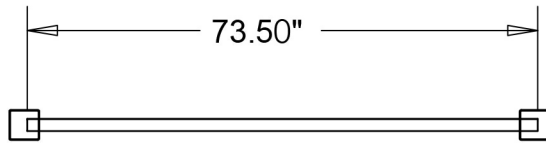

6' Solid Privacy Fence

NOTE: Posts must be set at 73.5" centers

DETAIL A

Materials List (Section)

- (1) 5"x 5"x 96" Routed Post
- (1) 2"x 6"x 71.5" Deco Top Rail
- (1) 2"x 6"x 71.5" Deco Bottom Rail
- (6) .875" x 11.3" x 59.6" T&G Panel
- (2) U-Channel to Fit
- (2) Aluminum Rail Stiffeners
- (1) Post Cap