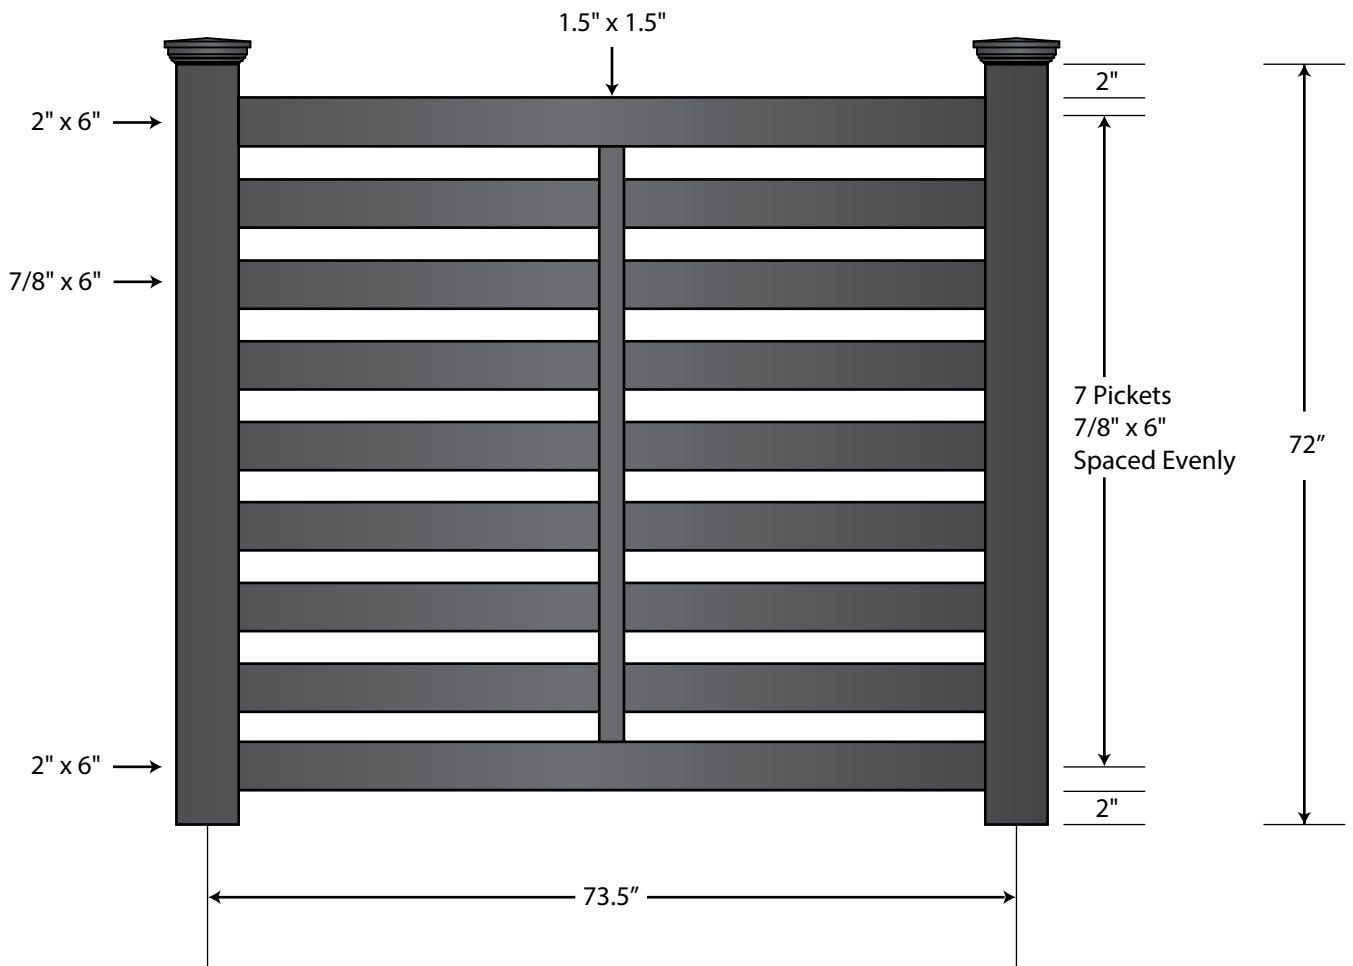

**BLACK VINYL HORIZONTAL SEMI-PRIVACY FENCE  
4' HIGH X 6' WIDE**

**ALUMINUM CHANNEL IN TOP & BOTTOM RAILS  
POSTS GO INTO GROUND 24" (LONGER POSTS UPON REQUEST)**

📍 1325 Marietta Ave.  
Bellingham, WA 98226

☎ 844-252-7320

✉ info@blacklinehph.com

**BLACK VINYL HORIZONTAL SEMI-PRIVACY FENCE  
5' HIGH X 6' WIDE**

**ALUMINUM CHANNEL IN TOP & BOTTOM RAILS  
POSTS GO INTO GROUND 24" (LONGER POSTS UPON REQUEST)**

📍 1325 Marietta Ave.  
Bellingham, WA 98226

☎ 844-252-7320

✉ info@blacklinehph.com

**BLACK VINYL HORIZONTAL SEMI-PRIVACY FENCE  
6' HIGH X 6' WIDE**

**ALUMINUM CHANNEL IN TOP & BOTTOM RAILS  
POSTS GO INTO GROUND 24" (LONGER POSTS UPON REQUEST)**

📍 1325 Marietta Ave.  
Bellingham, WA 98226