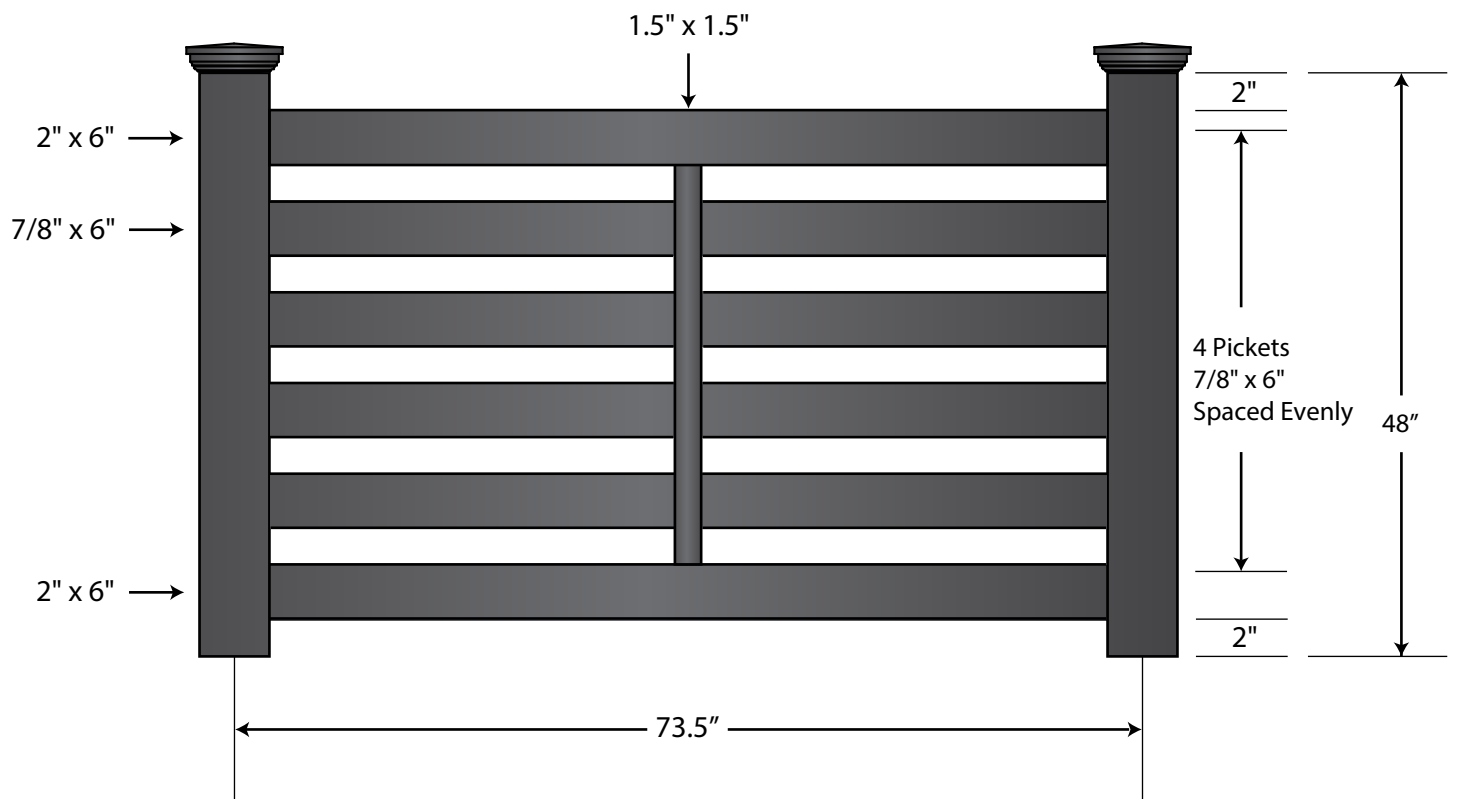

**BLACK VINYL HORIZONTAL SEMI-PRIVACY FENCE  
4' HIGH X 6' WIDE**

**ALUMINUM CHANNEL IN TOP & BOTTOM RAILS  
POSTS GO INTO GROUND 24" (LONGER POSTS UPON REQUEST)**

📍 1325 Marietta Ave.  
Bellingham, WA 98226

☎ 844-252-7320

✉ info@blacklinehph.com

**BLACK VINYL HORIZONTAL SEMI-PRIVACY FENCE  
5' HIGH X 6' WIDE**

**ALUMINUM CHANNEL IN TOP & BOTTOM RAILS  
POSTS GO INTO GROUND 24" (LONGER POSTS UPON REQUEST)**

📍 1325 Marietta Ave.  
Bellingham, WA 98226

☎ 844-252-7320

✉ info@blacklinehph.com

**BLACK VINYL HORIZONTAL SEMI-PRIVACY FENCE  
6' HIGH X 6' WIDE**

**ALUMINUM CHANNEL IN TOP & BOTTOM RAILS  
POSTS GO INTO GROUND 24" (LONGER POSTS UPON REQUEST)**

📍 1325 Marietta Ave.  
Bellingham, WA 98226