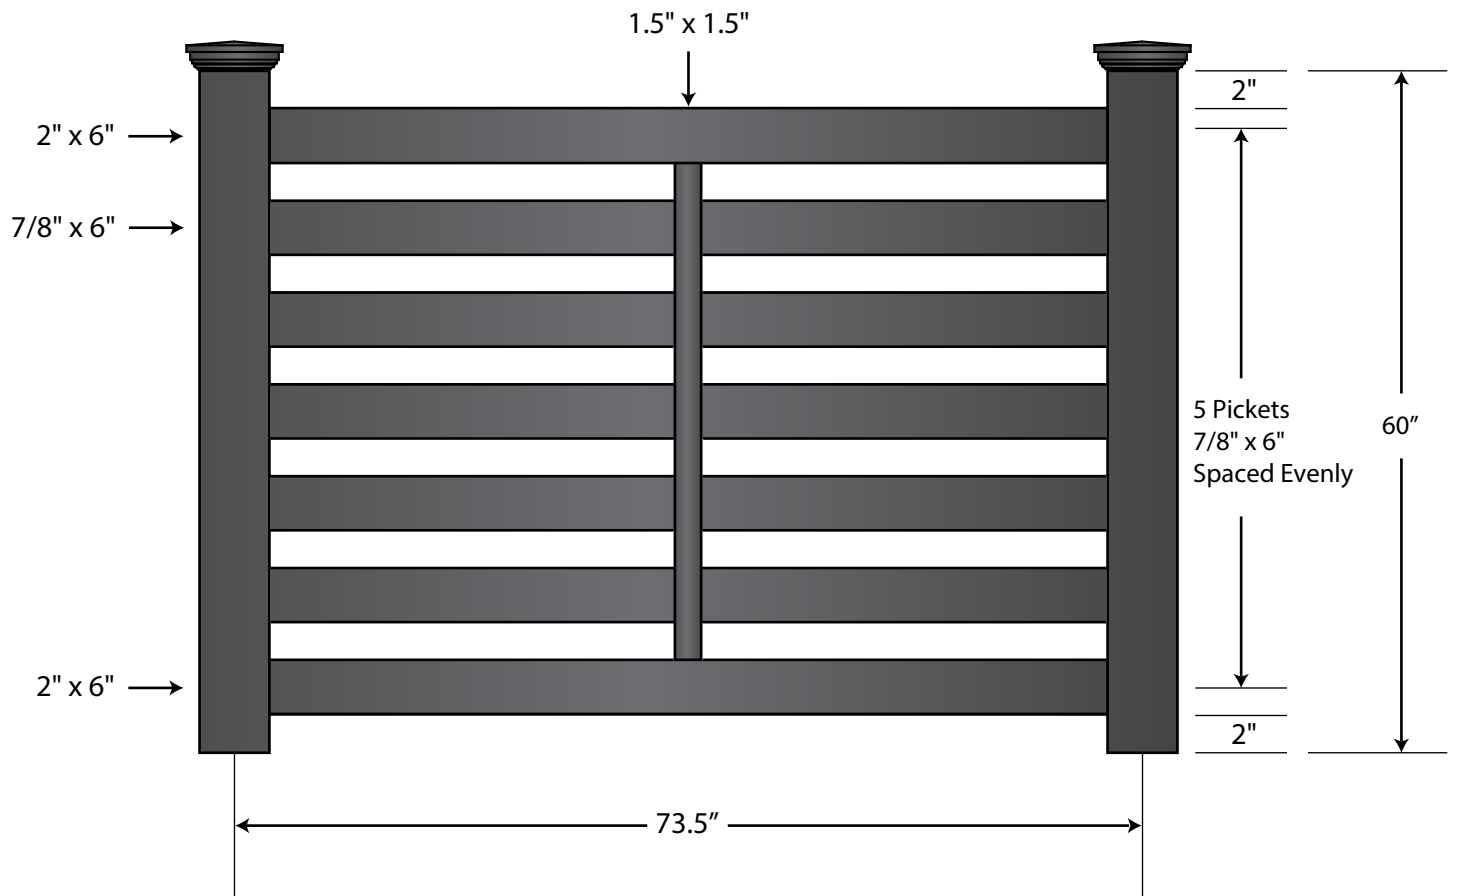

**BLACK VINYL HORIZONTAL SEMI-PRIVACY FENCE  
4' HIGH X 6' WIDE**

**ALUMINUM CHANNEL IN TOP & BOTTOM RAILS  
POSTS GO INTO GROUND 24" (LONGER POSTS UPON REQUEST)**

📍 1325 Marietta Ave.  
Bellingham, WA 98226

☎ 844-252-7320

✉ info@blacklinehph.com

**BLACK VINYL HORIZONTAL SEMI-PRIVACY FENCE  
5' HIGH X 6' WIDE**

**ALUMINUM CHANNEL IN TOP & BOTTOM RAILS  
POSTS GO INTO GROUND 24" (LONGER POSTS UPON REQUEST)**

📍 1325 Marietta Ave.  
Bellingham, WA 98226

☎ 844-252-7320

✉ info@blacklinehph.com

**BLACK VINYL HORIZONTAL SEMI-PRIVACY FENCE  
6' HIGH X 6' WIDE**

**ALUMINUM CHANNEL IN TOP & BOTTOM RAILS  
POSTS GO INTO GROUND 24" (LONGER POSTS UPON REQUEST)**

📍 1325 Marietta Ave.  
Bellingham, WA 98226