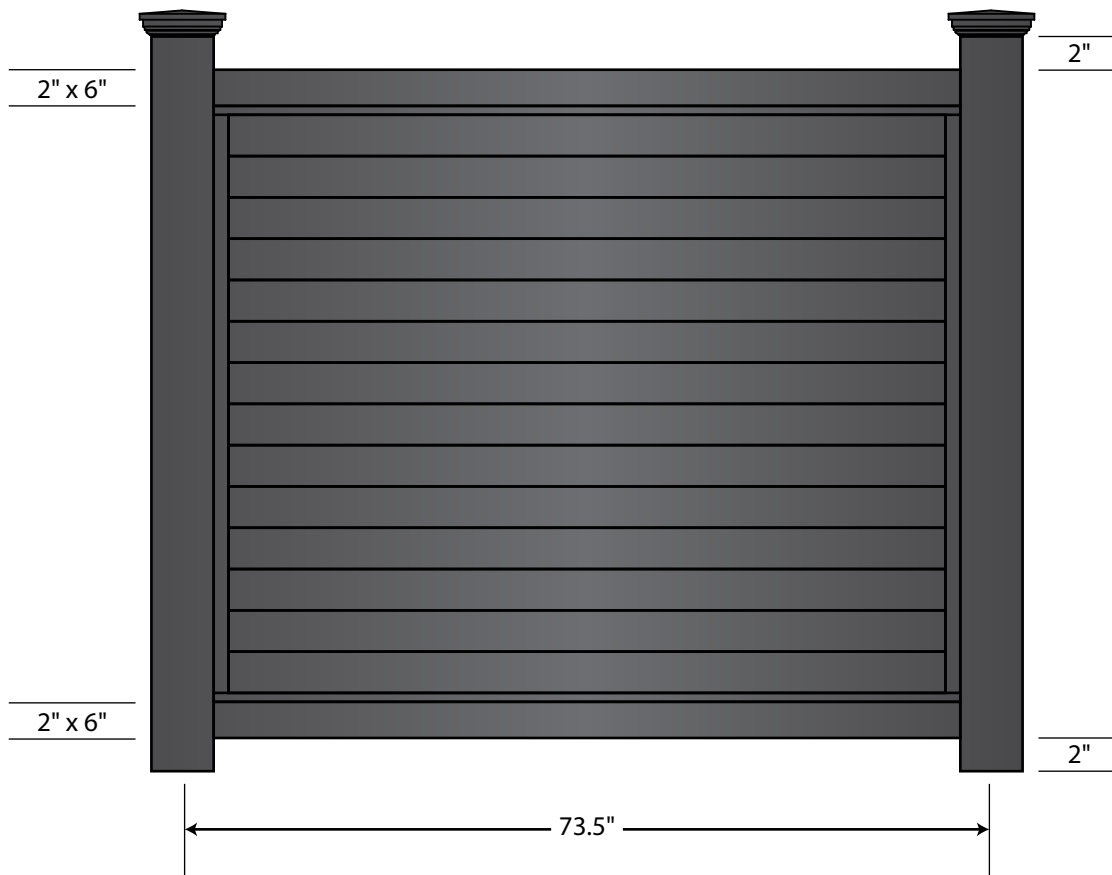

**BLACK VINYL HORIZONTAL SOLID PRIVACY FENCE
6' HIGH & 6' WIDE**

**ALUMINUM CHANNEL IN TOP & BOTTOM RAILS
POSTS GO INTO GROUND 24" (LONGER POSTS UPON REQUEST)**

📍 1325 Marietta Ave.
Bellingham, WA 98226